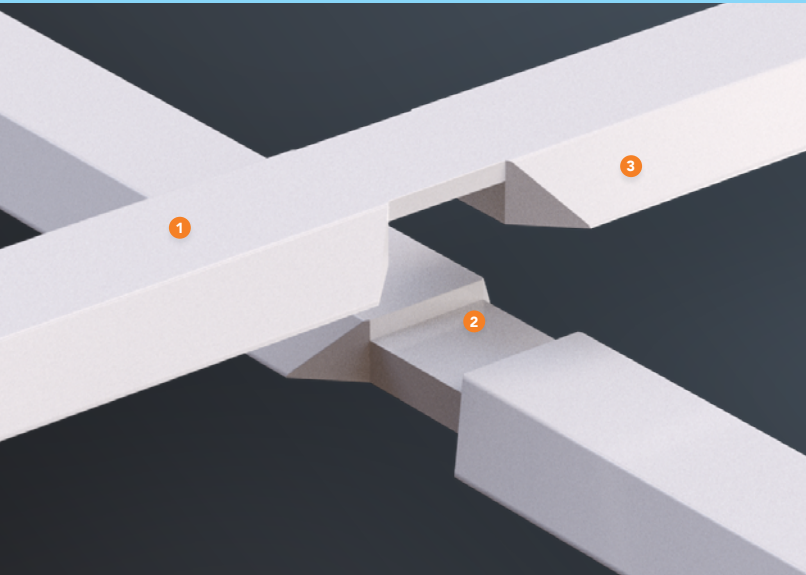

NOVA 45 SDL KIT

The Simulated Divided Lites (SDL) bars are known to elevate and enhance the beauty of an entryway, and as an available addition to the Nova 45 door, they seamlessly blend the modern Nova 45 design with any style of home. While the Nova 45 is known for bringing the maximum amount of light inside with generous portions of direct glazed glass, these bars allow homeowners to customize the aesthetic as the light enters the home.

FEATURES & BENEFITS

- 1 Available in Smooth and Fir Grain finish.
- 2 Notched cutout pattern for perfect alignment.
- 3 Matching Nova 45 style profile.
- 3M adhesive back for easy installation.
- Made from composite material, will not rot.
- Features a 1.125"(w) x 0.295"(h) modern trapezoidal profile.

10 LITE 2X5

12 LITE 2X6

12 LITE 3X4

15 LITE 3X5

18 LITE 3X6

9 LITE

Plastpro's SDL Kits are pre-cut to size and can be placed directly on the interior and exterior sides of the door for an easy installation. The composite material prevents rot and maintains the weatherproof integrity of a Plastpro door, making the SDL bars a low-maintenance addition. Available in fir and smooth finishes, with five classic configuration options to choose from in 6'8" and six in 8'0".